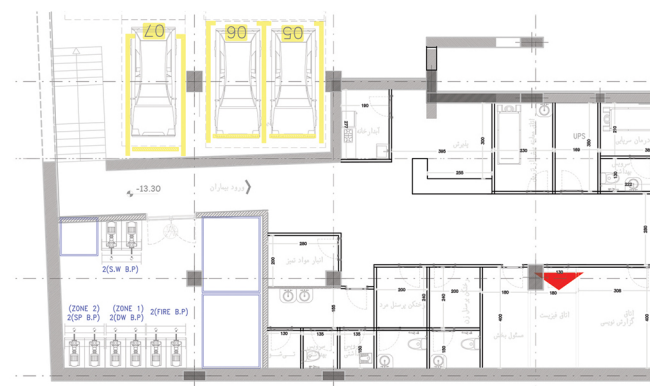

ملاحظات فاز	DESIGN	DATE	DESIGN	DATE	DESIGN
PHASE 1 STUDY	☐		☐		
FOR INFORMATION	☐		☐		
FOR APPROVAL	☐		☐		
FOR TENDER	☐		☐		
FOR CONSTRUCTION	☐		☐		
FOR FINISHING	☐		☐		
FOR DELIVERY	☐		☐