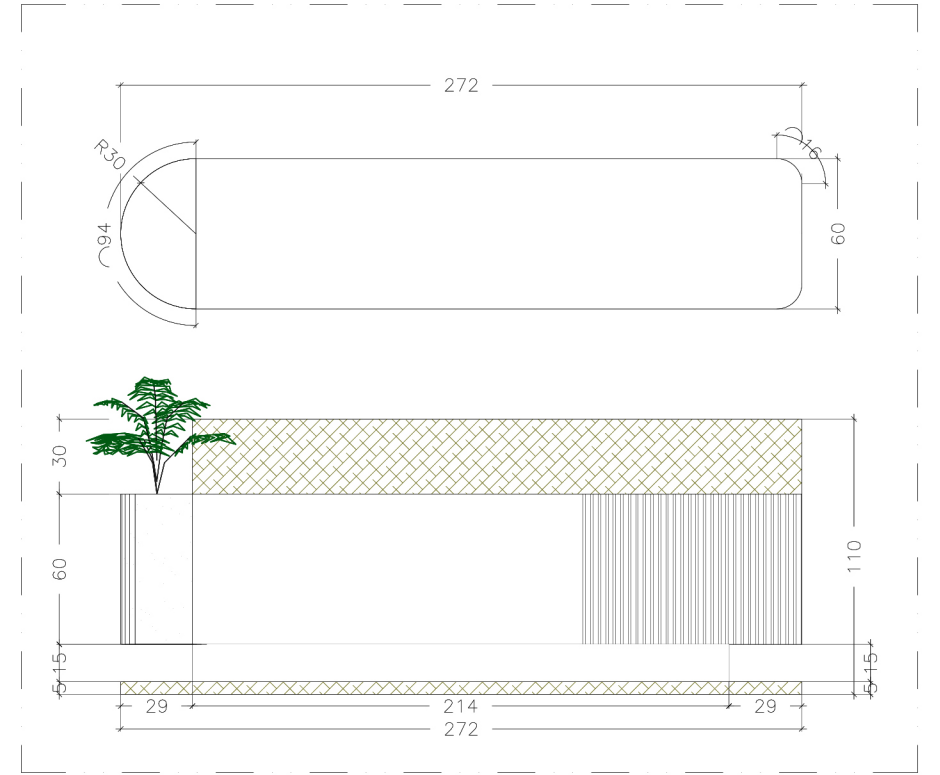

کانتر پذیرش قسمت کلد

md خام رنگ شده طبق رندر